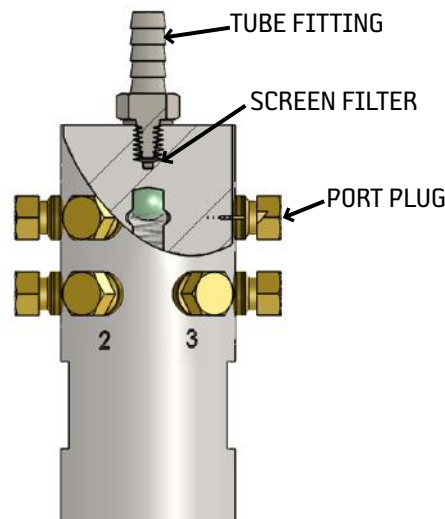

BIJUR DELIMON INTERNATIONAL

(919) 465 4448 LOCAL
(800) 631 0168 TOLL-FREE
(919) 465 0516 FAX

WWW.BIJURDELIMON.COM

1 Copley Parkway., Suite 104
Morrisville, NC 27560