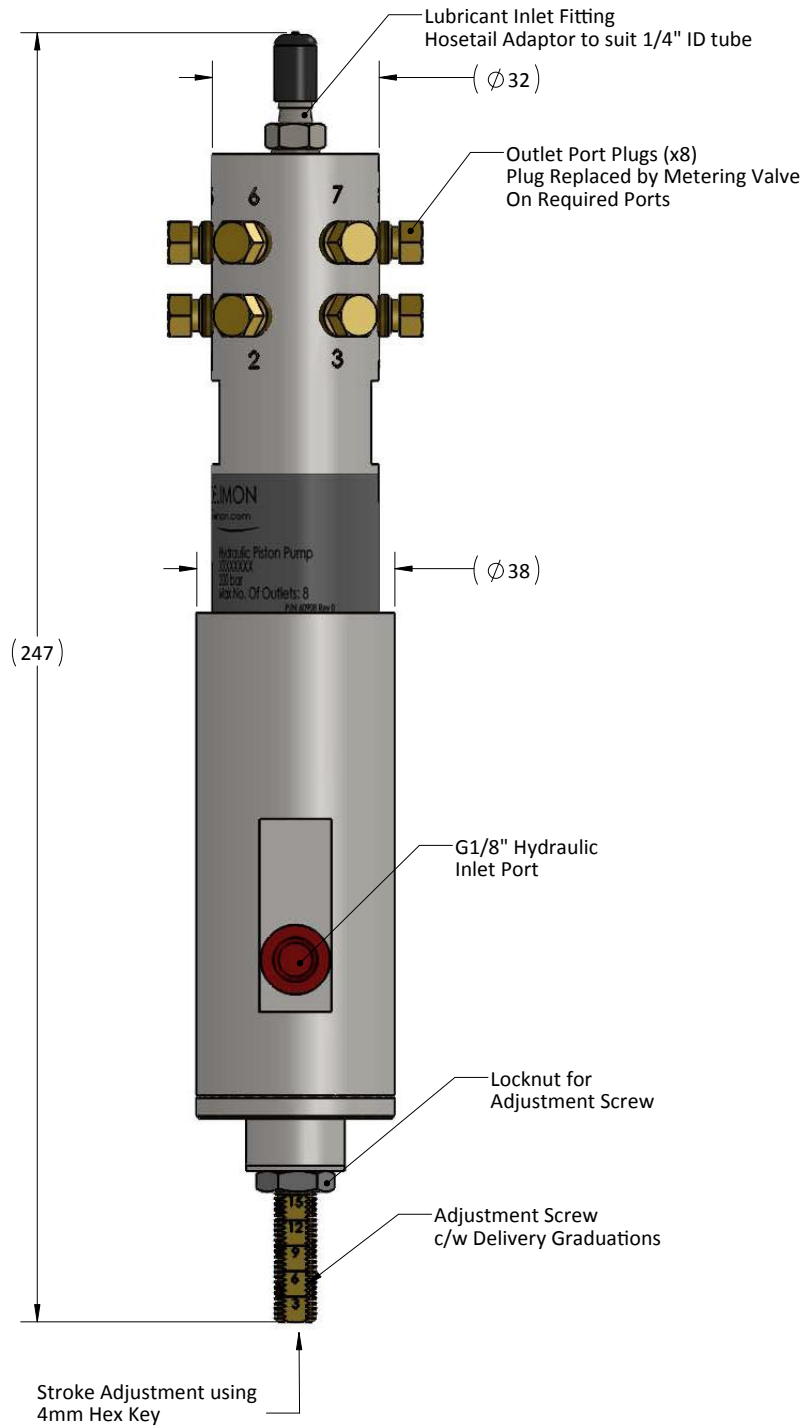

Dimensional Schematics

Measurements shown in millimeters.

Outlet Port Notes:

- + Ports are numbered from left to right:
- Top Row, outlet #'s: 5-8
- Bottom Row, outlet #'s: 1-4

BIJUR DELIMON INTERNATIONAL

(919) 465 4448 LOCAL
(800) 631 0168 TOLL-FREE
(919) 465 0516 FAX

WWW.BIJURDELIMON.COM

1 Copley Parkway., Suite 104
Morrisville, NC 27560

35948 • R3 10/18