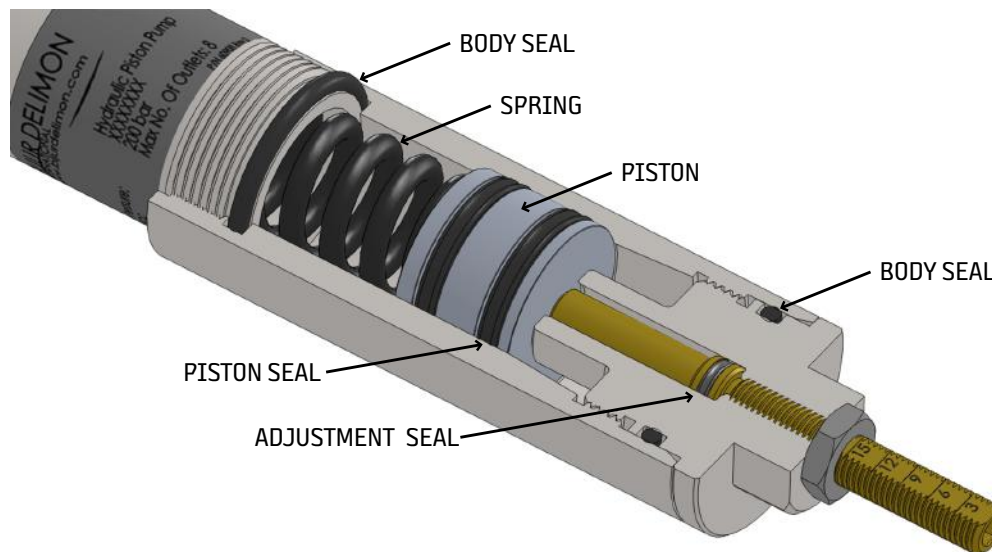

BIJUR DELIMON INTERNATIONAL

(919) 465 4448 LOCAL
(800) 631 0168 TOLL-FREE
(919) 465 0516 FAX

WWW.BIJURDELIMON.COM

1 Copley Parkway., Suite 104
Morrisville, NC 27560